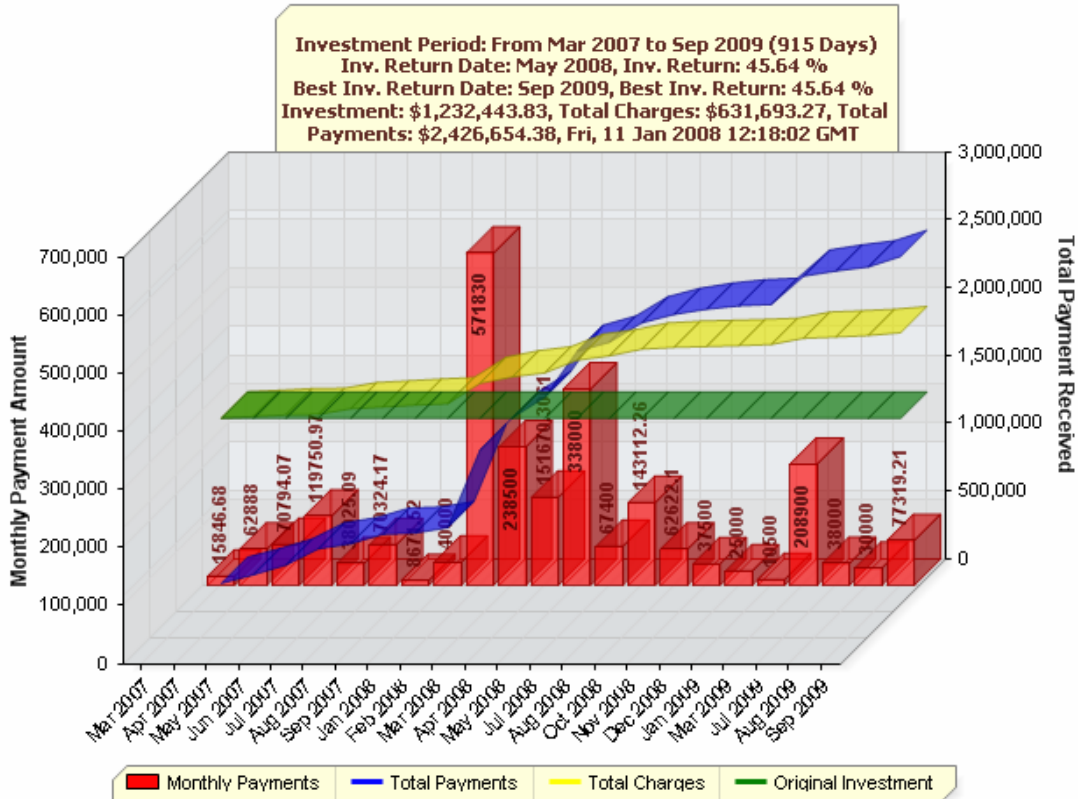

Loan Pool Analysis Graph

This Graph represents a predominately East Coast loan pool with significantly longer timelines due to state regulations.

FCI Loan Information & Reporting Service, Version 1.06.105.B041 Copyright © 2003—2008 FCI Lender Services, Inc. All Rights Reserved.	8180 East Kaiser Blvd. Anaheim Hills California 92808	Toll Free 800.931.2424 Local 714.282.2424 Fax 714.282.2425
--	---	--